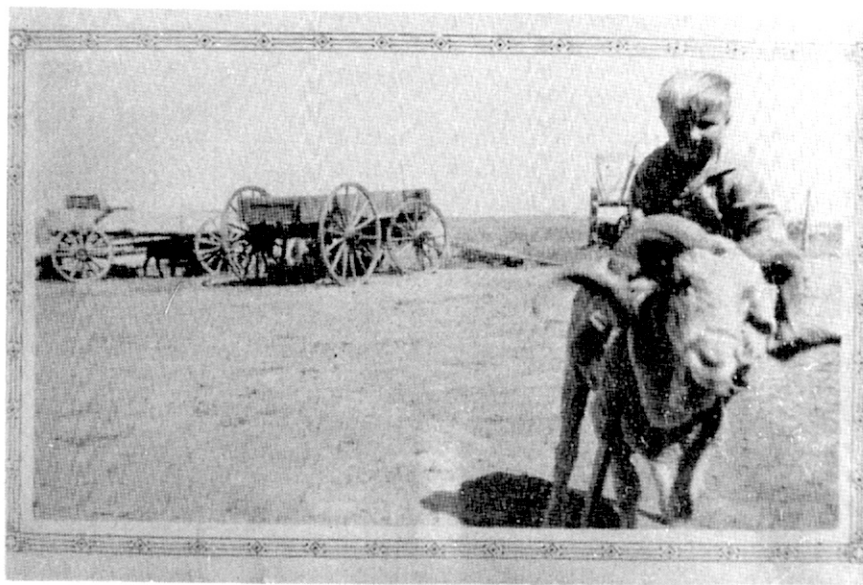

Left to right: Al Holmes, Jim Holmes, Dick Chandler (Block Man), Red (the Night Hawk), Claude Newall, Bugs Smith, Dick Dean, Sheldon, Con Kennedy, Billey Neel-1918.

Left to right: Al Smith, Pete Healy, Andy Flemmings, Doc Hedges.

Farmers Picnic 1914-East of the cemetery

Hay stack at Neace Ranch. put up with gin poles and sling.

Edwin Bohlman at the Bert Atkinson homestead.

Henry Bohlman, Elsa Bohlman, Adolph Bohlman, Christina Bohlman, Emil Bohlman and Harry Bohlman.